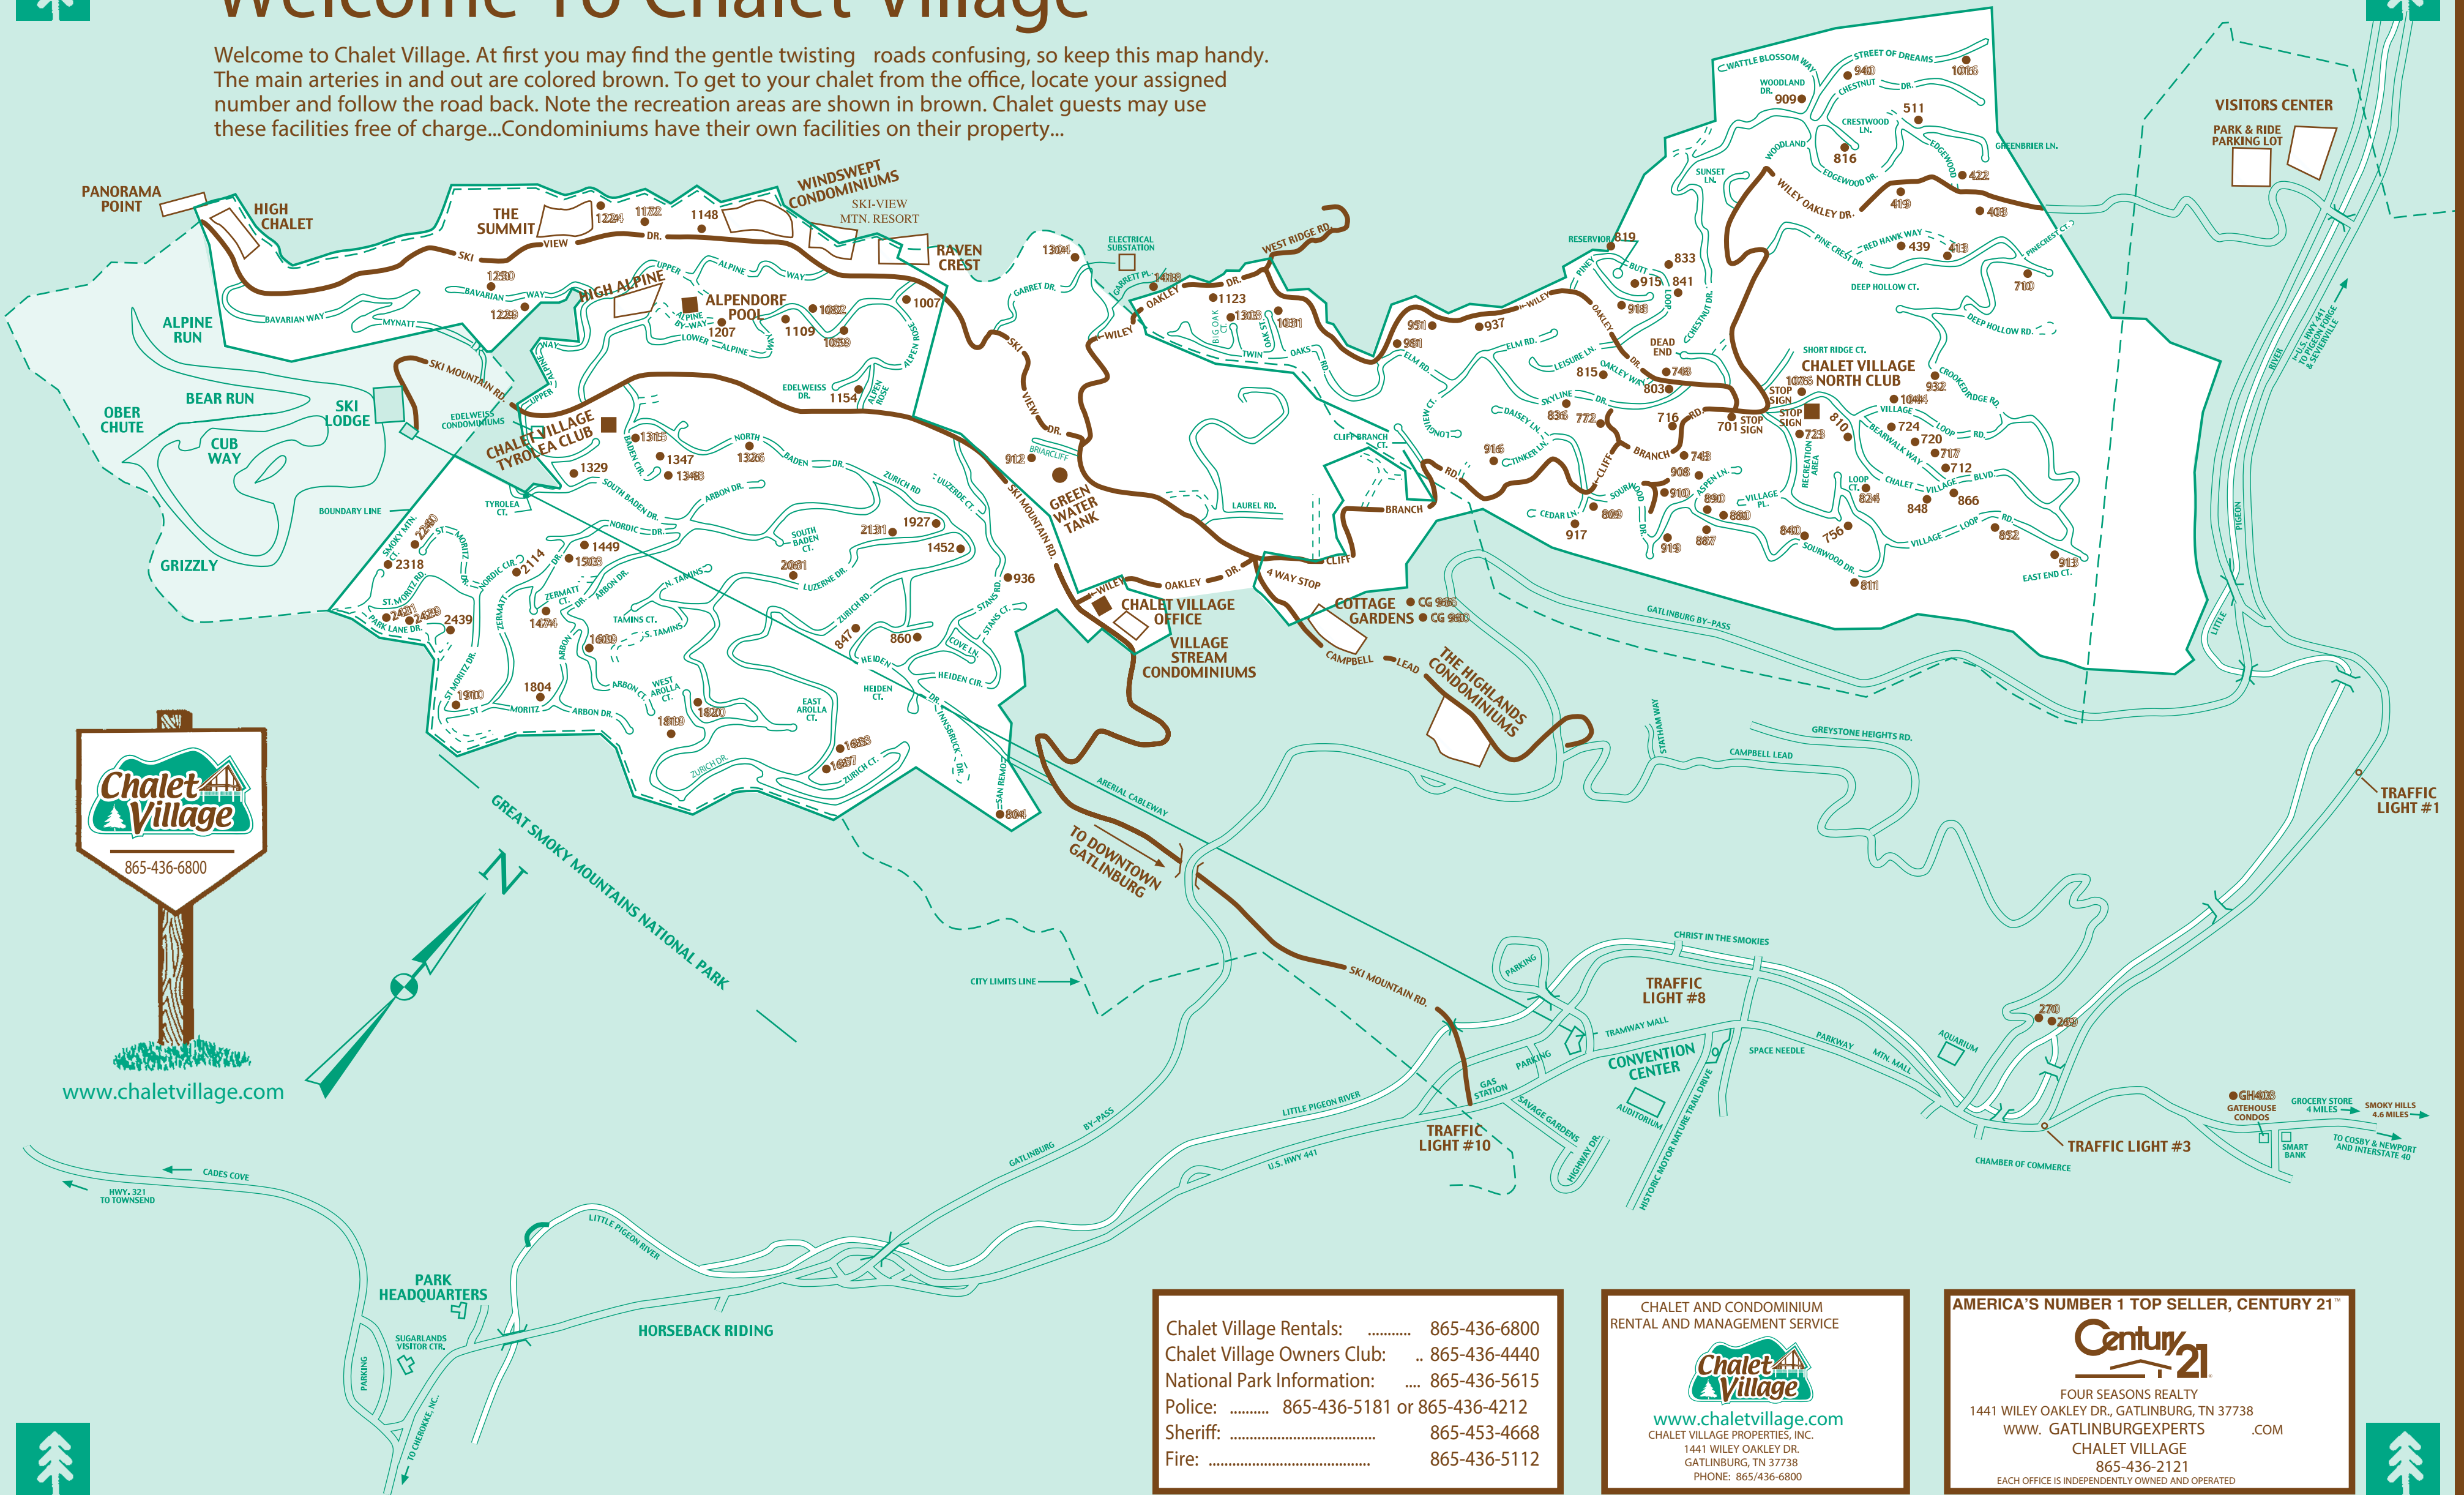

Welcome To Chalet Village

Welcome to Chalet Village. At first you may find the gentle twisting roads confusing, so keep this map handy. The main arteries in and out are colored brown. To get to your chalet from the office, locate your assigned number and follow the road back. Note the recreation areas are shown in brown. Chalet guests may use these facilities free of charge...Condominiums have their own facilities on their property...